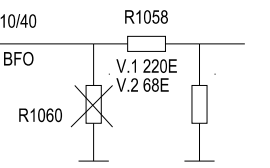

Drake TR7 / TR7A product detector modification as in 2nd IF / Audio board V.2

Modified productdetector as in later V.2 models Drake TR7 / TR7A transceivers  
2nd IF/Audio board.  
PA0TRT 11/2004 Rev. 02/2009

Passband Tune Reference board

Remove R1060  
Change R1058 220E > 68E